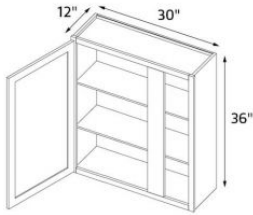

Kutay White Shaker 30"x36" Wall Blind Corner Cabinet

Wall blind corner cabinet - 1 door, 2 shelves.
30" wide x 36" high x 12" deep.

$311