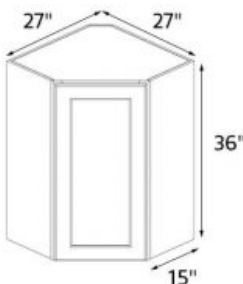

### Kutay White Shaker 24"x30" Wall Diagonal Corner Cabinet

Wall diagonal corner cabinet - 1 door, 2 shelves. 24" wide x 30" high x 12" deep.

**\$335**

---

### Kutay White Shaker 24"x36" Wall Diagonal Corner Cabinet

Wall diagonal corner cabinet - 1 door, 2 shelves. 24" wide x 36" high x 12" deep.

**\$376**

---