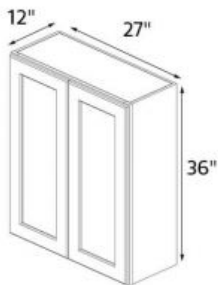

Kutay White Shaker 27"x36" Wall Cabinet

Wall cabinet - 2 doors, 2 shelves. 27" wide x 36" high x 12" deep.

$336