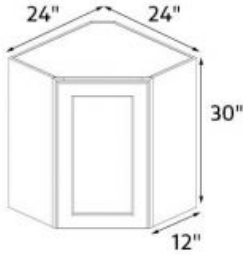

Kutay White Shaker 24"x30" Wall Diagonal Corner Cabinet

Wall diagonal corner cabinet - 1 door, 2 shelves. 24" wide x 30" high x 12" deep.

$335