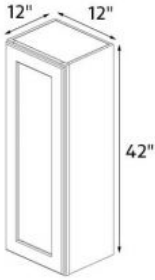

### Kutay White Shaker 18"x36" Wall Cabinet

Wall cabinet - 1 door, 2 shelves. 18" wide x 36" high x 12" deep.

**\$227**

---

### Kutay White Shaker 21"x36" Wall Cabinet

Wall cabinet - 1 door, 2 shelves. 21" wide x 36" high x 12" deep.

**\$254**

### Kutay White Shaker 09"x42" Wall Cabinet

Wall cabinet - 1 door, 3 shelves. 9" wide x 42" high x 12" deep.

**\$181**

---