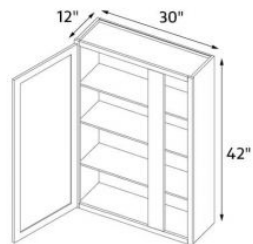

Kutay White Shaker 30"x42" Wall Blind Corner Cabinet

Wall blind corner cabinet - 1 door, 2 shelves.
30" wide x 42" high x 12" deep.

$381