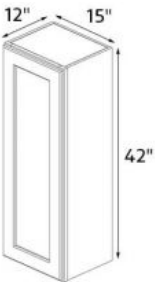

### Kutay White Shaker 21"x36" Wall Cabinet

Wall cabinet - 1 door, 2 shelves. 21" wide x 36" high x 12" deep.

**\$254**

### Kutay White Shaker 09"x42" Wall Cabinet

Wall cabinet - 1 door, 3 shelves. 9" wide x 42" high x 12" deep.

**\$181**

---

### Kutay White Shaker 12"x42" Wall Cabinet

Wall cabinet - 1 door, 3 shelves. 12" wide x 42" high x 12" deep.

**\$208**

---