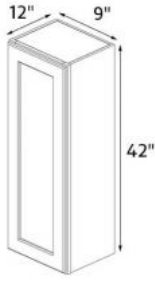

### Kutay White Shaker 15"x36" Wall Cabinet

Wall cabinet - 1 door, 2 shelves. 15" wide x 36" high x 12" deep.

**\$199**

---

### Kutay White Shaker 18"x36" Wall Cabinet

Wall cabinet - 1 door, 2 shelves. 18" wide x 36" high x 12" deep.

**\$227**

---

### Kutay White Shaker 21"x36" Wall Cabinet

Wall cabinet - 1 door, 2 shelves. 21" wide x 36" high x 12" deep.

**\$254**

### Kutay White Shaker 09"x42" Wall Cabinet

Wall cabinet - 1 door, 3 shelves. 9" wide x 42" high x 12" deep.

**\$181**

---