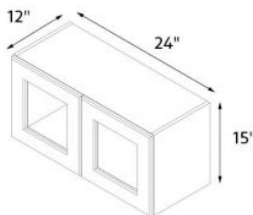

Kutay White Shaker 24"x15" Glass Door Wall Cabinet

Glass door wall cabinet - 2 doors. 24" wide x 15" high x 12" deep.

$177