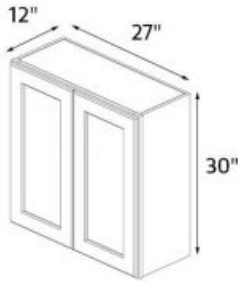

### Kutay White Shaker 18"x42" Wall Cabinet

Wall cabinet - 1 door, 3 shelves. 18" wide x 42" high x 12" deep.

**\$271**

---

### Kutay White Shaker 21"x42" Wall Cabinet

Wall cabinet - 1 door, 3 shelves. 21" wide x 42" high x 12" deep.

**\$301**

### Kutay White Shaker 24"x30" Wall Cabinet

Wall cabinet - 2 doors, 2 shelves. 24" wide x 30" high x 12" deep.

**\$265**

---