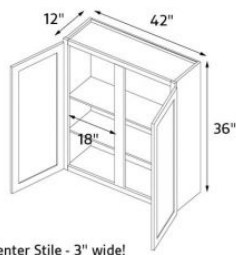

## Kutay White Shaker 39"x36" Wall Cabinet

Wall cabinet - 2 doors, 2 shelves. 39" wide x 36" high x 12" deep.

**\$449**

---

## Kutay White Shaker 42"x30" Wall Cabinet

Wall cabinet - 2 doors, 2 shelves. 42" wide x 30" high x 12" deep. This cabinet comes with a center stile.

**\$419**

---