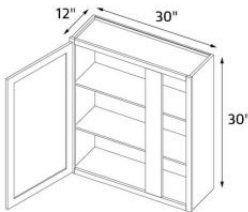

Kutay White Shaker 30"x30" Wall Blind Corner Cabinet

Wall blind corner cabinet - 1 door, 2 shelves.
30" wide x 30" high x 12" deep.

$283