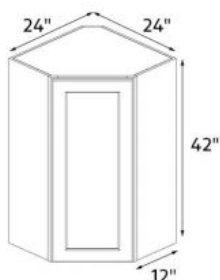

Kutay White Shaker 24"x42" Wall Diagonal Corner Cabinet

Wall diagonal corner cabinet - 1 door, 3 shelves. 24" wide x 42" high x 12" deep.

$478