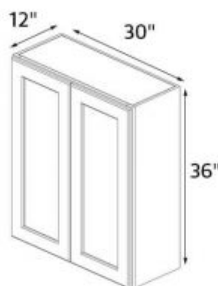

Kutay White Shaker 30"x36" Wall Cabinet

Wall cabinet - 2 doors, 2 shelves. 30" wide x 36" high x 12" deep.

$365