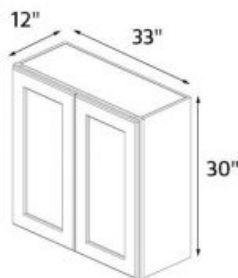

### Kutay White Shaker 24"x30" Wall Cabinet

Wall cabinet - 2 doors, 2 shelves. 24" wide x 30" high x 12" deep.

**\$265**

---

### Kutay White Shaker 27"x30" Wall Cabinet

Wall cabinet - 2 doors, 2 shelves. 27" wide x 30" high x 12" deep.

**\$297**

---

### Kutay White Shaker 30"x30" Wall Cabinet

Wall cabinet - 2 doors, 2 shelves. 30" wide x 30" high x 12" deep.

**\$307**

---