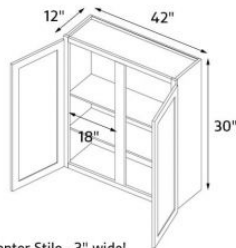

### Kutay White Shaker 33"x36" Wall Cabinet

Wall cabinet - 2 doors, 2 shelves. 33" wide x 36" high x 12" deep.

**\$392**

## Kutay White Shaker 36"x36" Wall Cabinet

Wall cabinet - 2 doors, 2 shelves. 36" wide x 36" high x 12" deep.

**\$419**

---

## Kutay White Shaker 39"x36" Wall Cabinet

Wall cabinet - 2 doors, 2 shelves. 39" wide x 36" high x 12" deep.

**\$449**

---