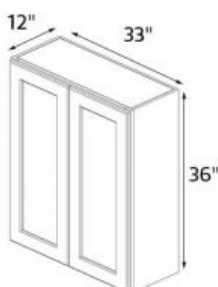

Kutay White Shaker 33"x36" Wall Cabinet

Wall cabinet - 2 doors, 2 shelves. 33" wide x 36" high x 12" deep.

$392