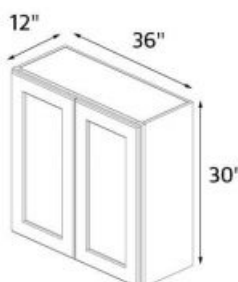

### Kutay White Shaker 27"x30" Wall Cabinet

Wall cabinet - 2 doors, 2 shelves. 27" wide x 30" high x 12" deep.

**\$297**

---

### Kutay White Shaker 30"x30" Wall Cabinet

Wall cabinet - 2 doors, 2 shelves. 30" wide x 30" high x 12" deep.

**\$307**

---

### Kutay White Shaker 33"x30" Wall Cabinet

Wall cabinet - 2 doors, 2 shelves. 33" wide x 30" high x 12" deep.

**\$343**

---