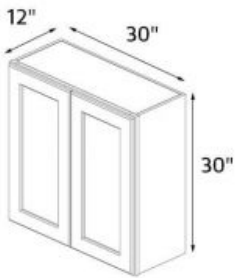

### Kutay White Shaker 24"x30" Wall Cabinet

Wall cabinet - 2 doors, 2 shelves. 24" wide x 30" high x 12" deep.

**\$265**

---

### Kutay White Shaker 27"x30" Wall Cabinet

Wall cabinet - 2 doors, 2 shelves. 27" wide x 30" high x 12" deep.

**\$297**

---