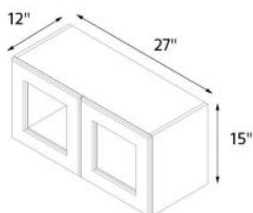

Kutay White Shaker 27"x15" Glass Door Wall Cabinet

Glass door wall cabinet - 2 doors. 27" wide x 15" high x 12" deep.

$193