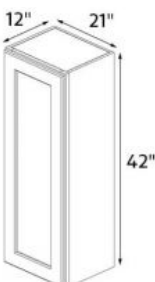

### Kutay White Shaker 12"x42" Wall Cabinet

Wall cabinet - 1 door, 3 shelves. 12" wide x 42" high x 12" deep.

**\$208**

---

### Kutay White Shaker 15"x42" Wall Cabinet

Wall cabinet - 1 door, 3 shelves. 15" wide x 42" high x 12" deep.

**\$237**

---

### Kutay White Shaker 18"x42" Wall Cabinet

Wall cabinet - 1 door, 3 shelves. 18" wide x 42" high x 12" deep.

**\$271**

---