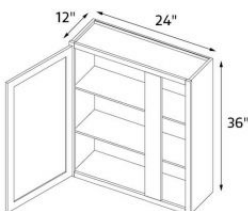

Kutay White Shaker 24"x36" Wall Blind Corner Cabinet

Wall blind corner cabinet - 1 door, 2 shelves.
24" wide x 36" high x 12" deep.

$272