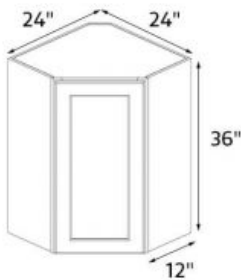

Kutay White Shaker 24"x36" Wall Diagonal Corner Cabinet

Wall diagonal corner cabinet - 1 door, 2 shelves. 24" wide x 36" high x 12" deep.

$376