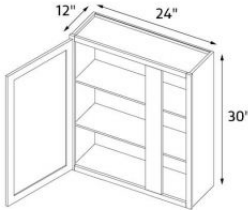

Kutay White Shaker 24"x30" Wall Blind Corner Cabinet

Wall blind corner cabinet - 1 door, 2 shelves.
24" wide x 30" high x 12" deep.

$219