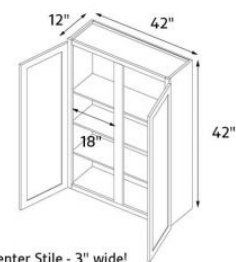

Kutay White Shaker 42"x42" Wall Cabinet

Wall cabinet - 2 doors, 3 shelves. 42" wide x 42" high x 12" deep.

$568