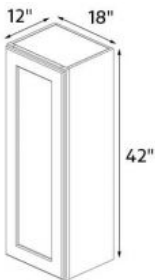

### Kutay White Shaker 09"x42" Wall Cabinet

Wall cabinet - 1 door, 3 shelves. 9" wide x 42" high x 12" deep.

**\$181**

---

### Kutay White Shaker 12"x42" Wall Cabinet

Wall cabinet - 1 door, 3 shelves. 12" wide x 42" high x 12" deep.

**\$208**

---

### Kutay White Shaker 15"x42" Wall Cabinet

Wall cabinet - 1 door, 3 shelves. 15" wide x 42" high x 12" deep.

**\$237**

---