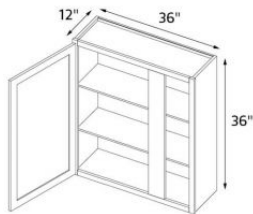

Kutay White Shaker 36"x36" Wall Blind Corner Cabinet

Wall blind corner cabinet - 1 door, 2 shelves.
36" wide x 36" high x 12" deep.

$361