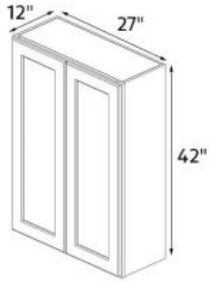

Kutay White Shaker 27"x42" Wall Cabinet

Wall cabinet - 2 doors, 3 shelves. 27" wide x 42" high x 12" deep.

$401