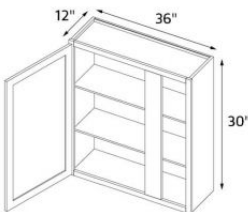

Kutay White Shaker 36"x30" Wall Blind Corner Cabinet

Wall blind corner cabinet - 1 door, 2 shelves.
36" wide x 30" high x 12" deep.

$324