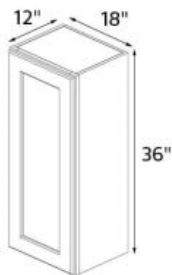

### Kutay White Shaker 09"x36" Wall Cabinet

Wall cabinet - 1 door, 2 shelves. 9" wide x 36" high x 12" deep.

**\$151**

---

### Kutay White Shaker 12"x36" Wall Cabinet

Wall cabinet - 1 door, 2 shelves. 12" wide x 36" high x 12" deep.

**\$173**

---

### Kutay White Shaker 15"x36" Wall Cabinet

Wall cabinet - 1 door, 2 shelves. 15" wide x 36" high x 12" deep.

**\$199**

---

### Kutay White Shaker 18"x36" Wall Cabinet

Wall cabinet - 1 door, 2 shelves. 18" wide x 36" high x 12" deep.

**\$227**

---