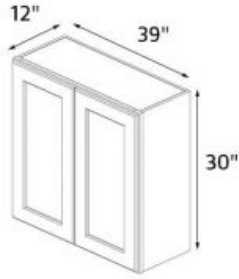

Kutay White Shaker 39"x30" Wall Cabinet

Wall cabinet - 2 doors, 2 shelves. 39" wide x 30" high x 12" deep.

$405