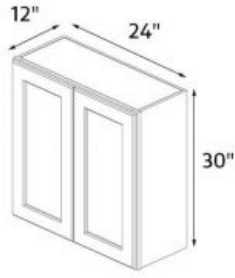

### Kutay White Shaker 18"x42" Wall Cabinet

Wall cabinet - 1 door, 3 shelves. 18" wide x 42" high x 12" deep.

**\$271**

---

### Kutay White Shaker 21"x42" Wall Cabinet

Wall cabinet - 1 door, 3 shelves. 21" wide x 42" high x 12" deep.

**\$301**