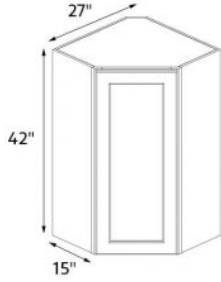

Kutay White Shaker 27"x42" Wall Diagonal Corner Cabinet

Wall diagonal corner cabinet - 1 door, 3 shelves.
27" wide x 42" high x 15" deep.

$512